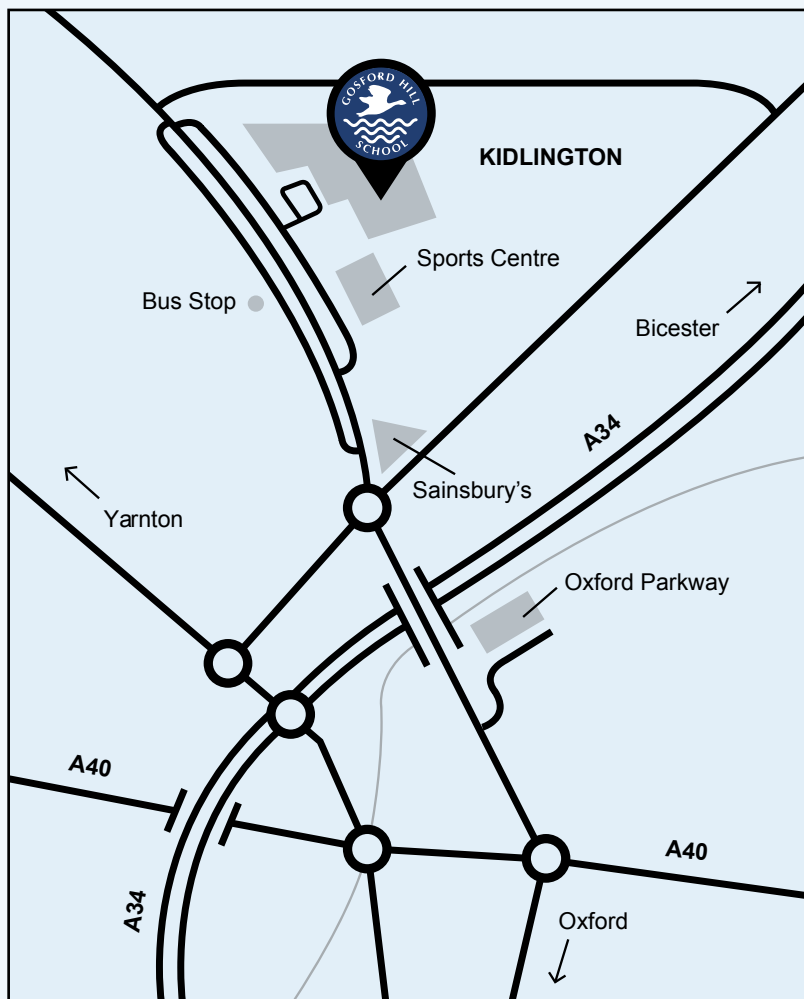

# Gosford Hill School

Oxford Road, Kidlington, Oxon, OX5 2NT

## How to find us...

---

Gosford Hill School is very easy to get to. We are located opposite a bus stop on the Oxford Road, with frequent buses to both Oxford City Centre and Headington.

The school is just over 1 mile away from Oxford Parkway Station, with easy access to / from the A34.

We have an ample car park which can be reached via Sat Nav by using the postcode: **OX5 2NU**. Upon arrival, please sign in at the Main Reception with photo identification or a valid transferable DBS certificate.